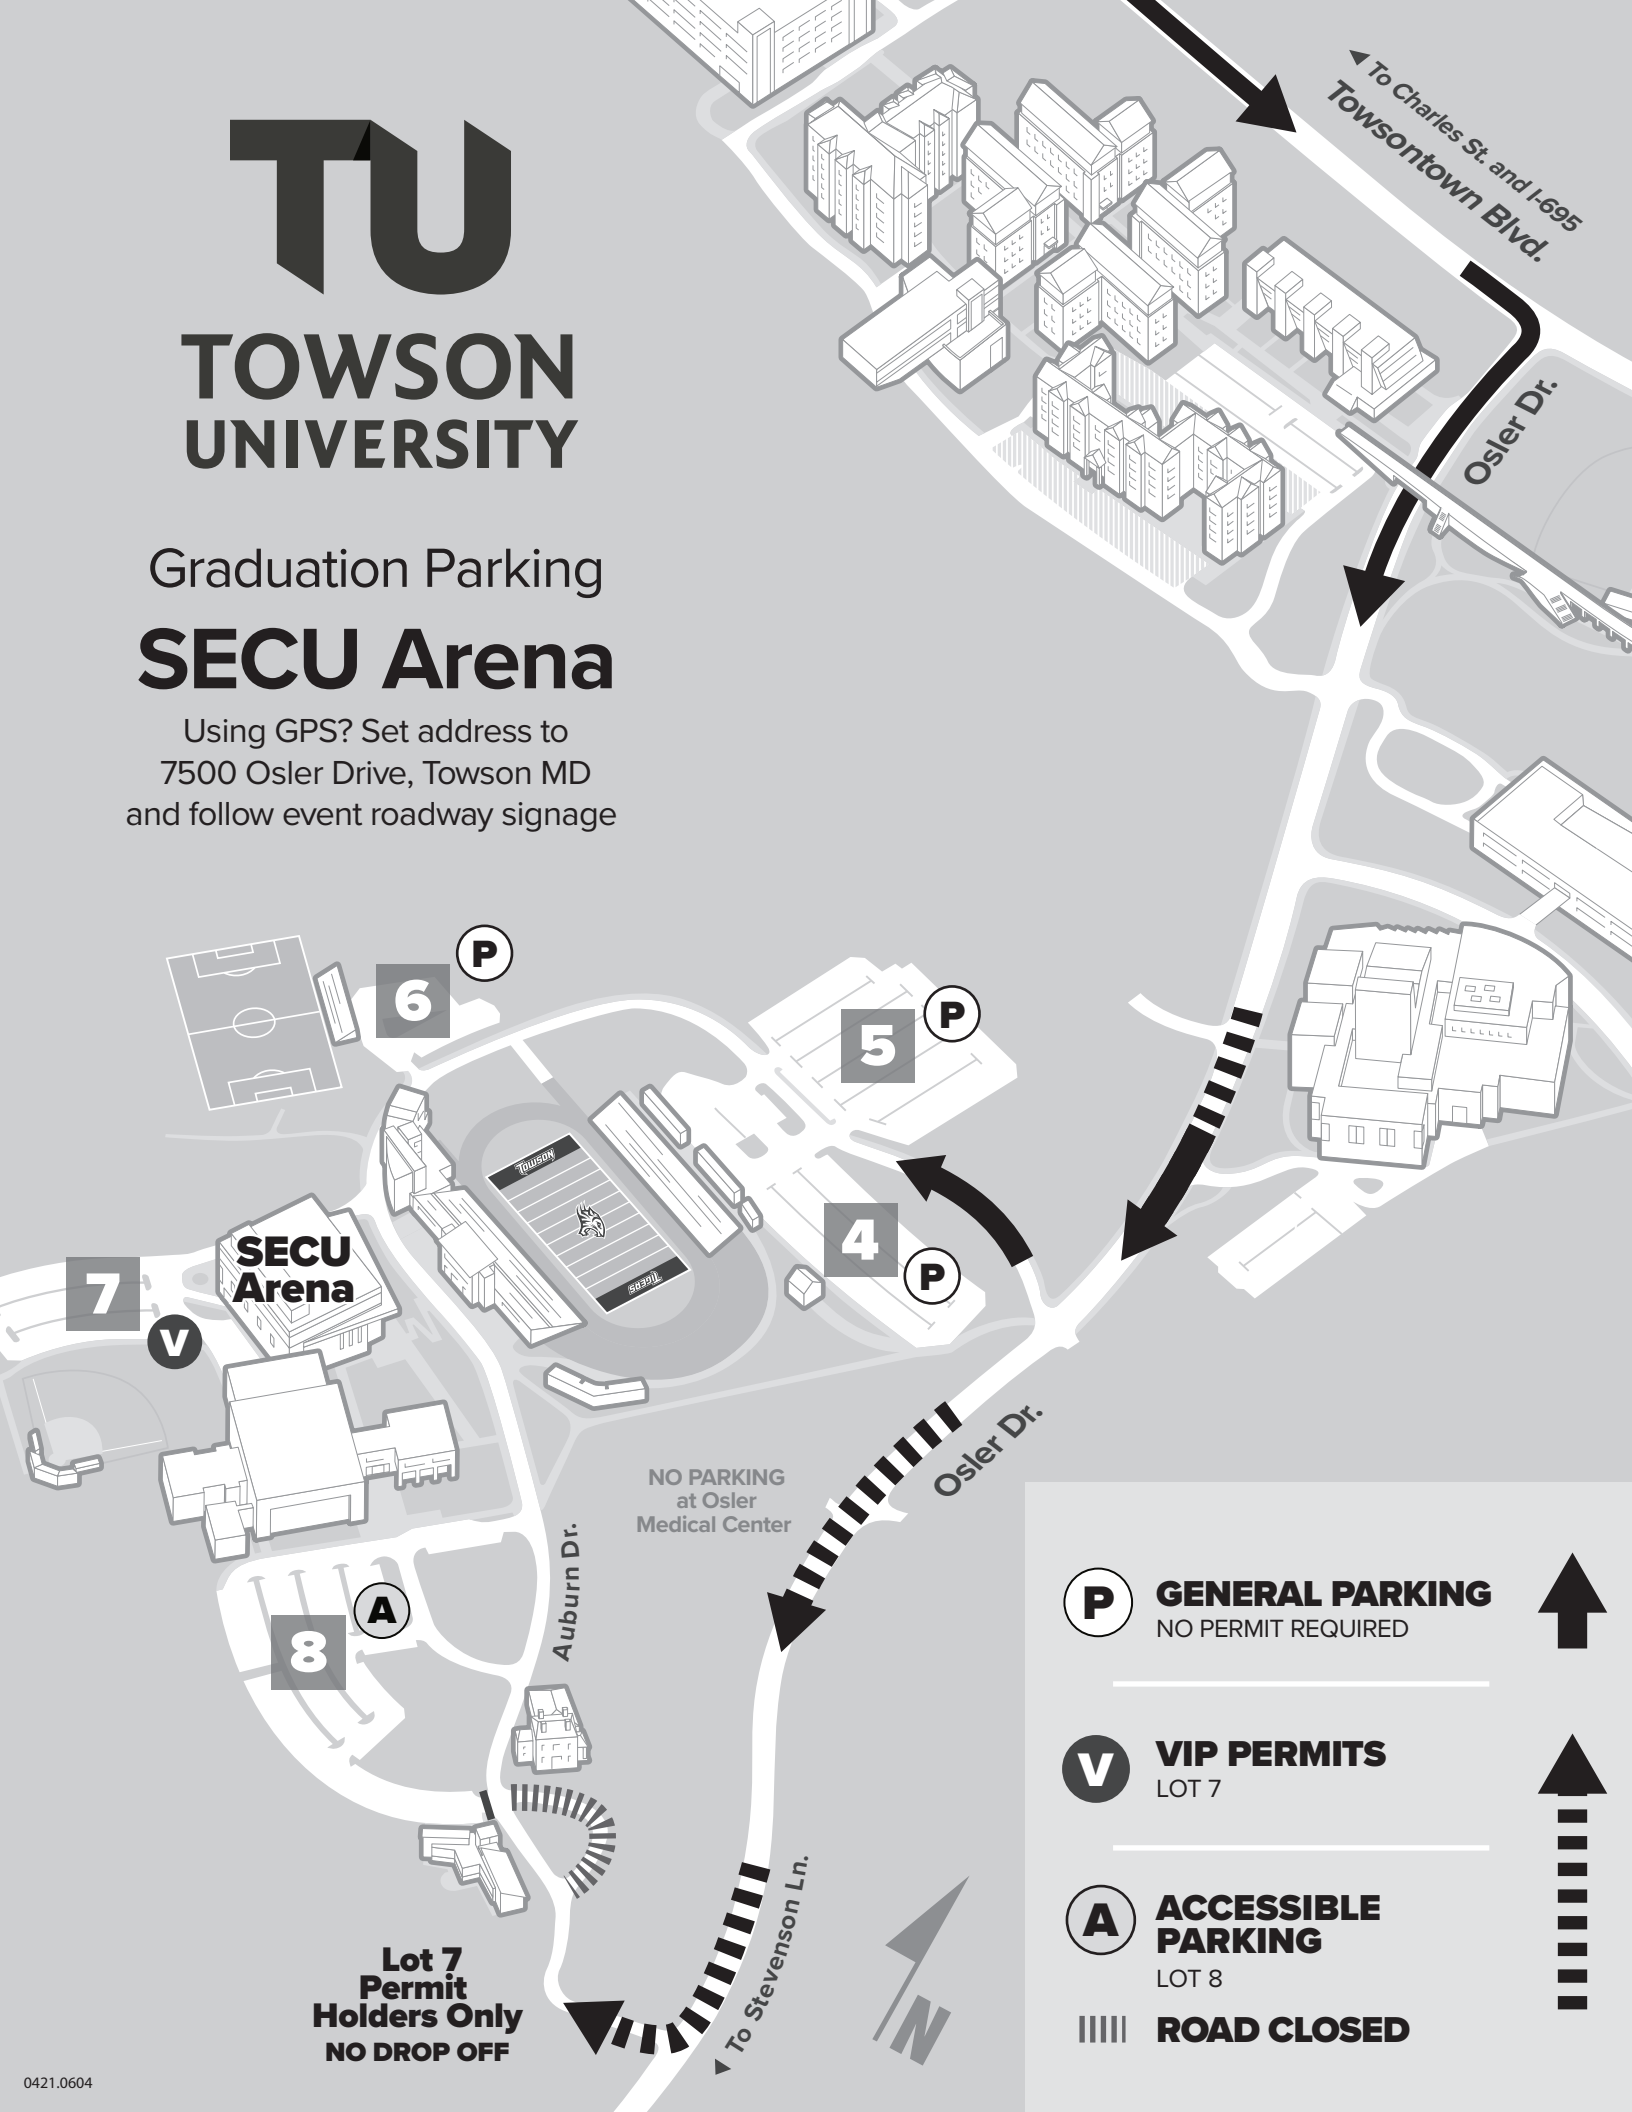

TU

TOWSON UNIVERSITY

Graduation Parking

SECU Arena

Using GPS? Set address to
7500 Osler Drive, Towson MD
and follow event roadway signage

**Lot 7
Permit
Holders Only
NO DROP OFF**