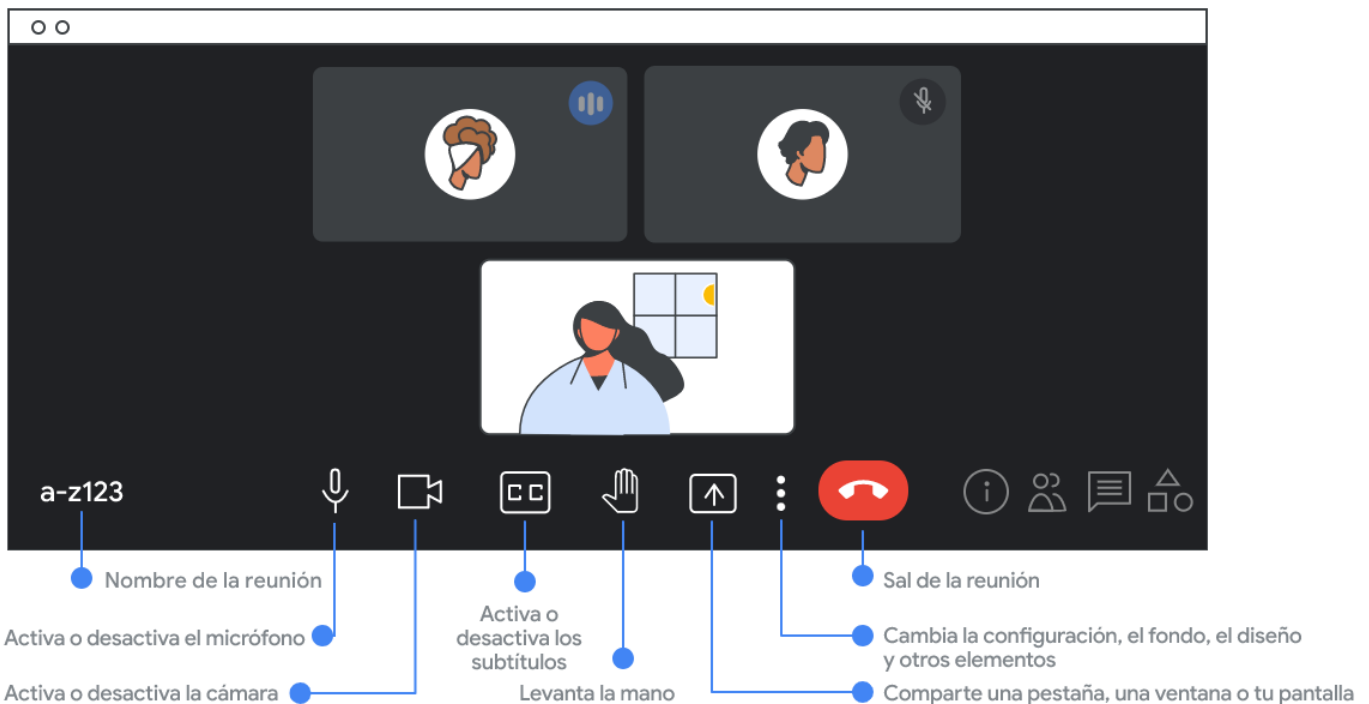

Virtual Class Guide

Buttons/Controls in Google Meet.....2

Joining a Virtual Class on Laptop.....4

Logging in to your BCPS Account.....5

Joining a Virtual Class on Cell Phone 6

A Day or B Day?8

Woodlawn High School Virtual Bell Schedule	
Period 1	7:30 AM – 9:00 AM
Period 2	9:05 AM – 10:30 AM
Lunch	10:30 AM – 11:30 AM
Period 3	11:35 PM – 1:00 PM
Period 4	1:00 PM – 2:15 PM

Google Meet Button Controls

English

Spanish

Google Meet Button Controls

Arabic

French

Logging in to Virtual Class on Google Meet

(Laptop)