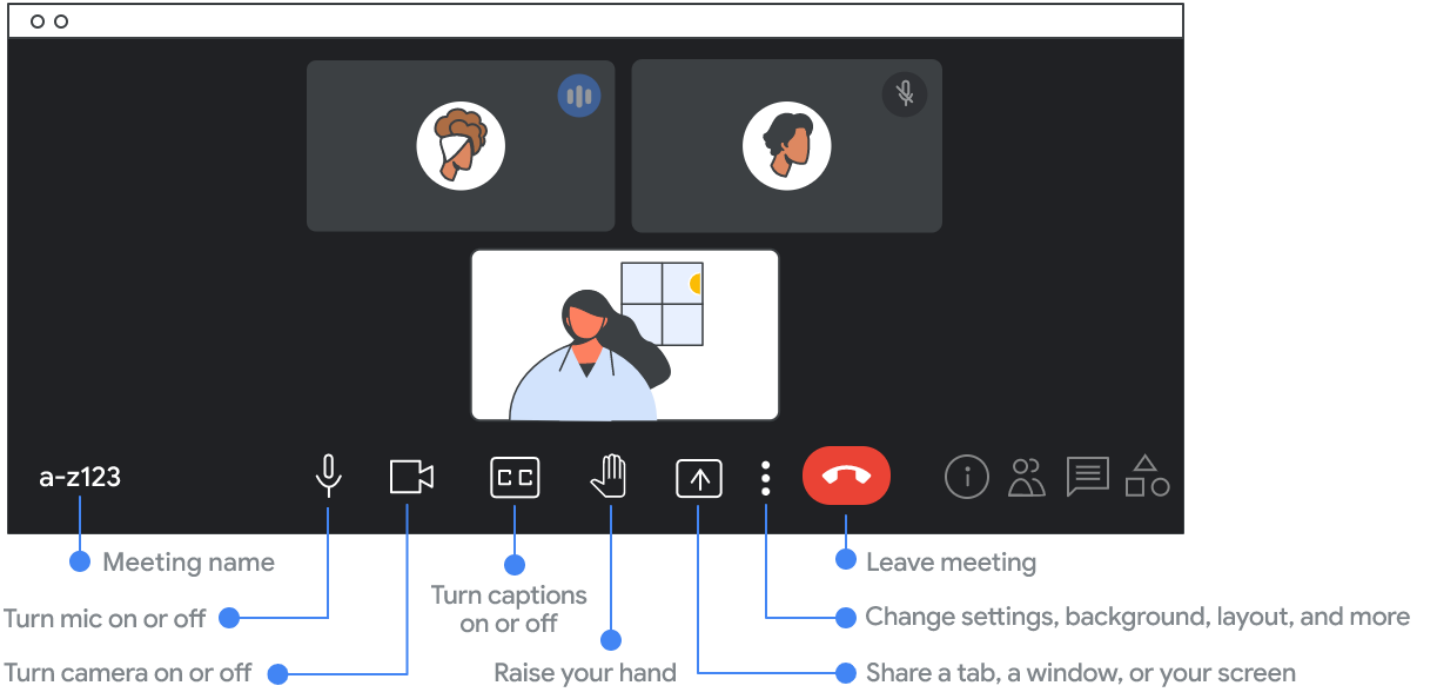

Virtual Class Guide

Buttons/Controls in Google Meet.....2

Joining a Virtual Class on Laptop.....4

Logging in to your BCPS Account.....5

Joining a Virtual Class on Cell Phone 6

A Day or B Day?8

Woodlawn High School Virtual Bell Schedule	
Period 1	7:30 AM – 9:00 AM
Period 2	9:05 AM – 10:30 AM
Lunch	10:30 AM – 11:30 AM
Period 3	11:35 PM – 1:00 PM
Period 4	1:00 PM – 2:15 PM

Google Meet Button Controls

English

Spanish

Google Meet Button Controls

Arabic

French

Logging in to Virtual Class on Google Meet

(Laptop)