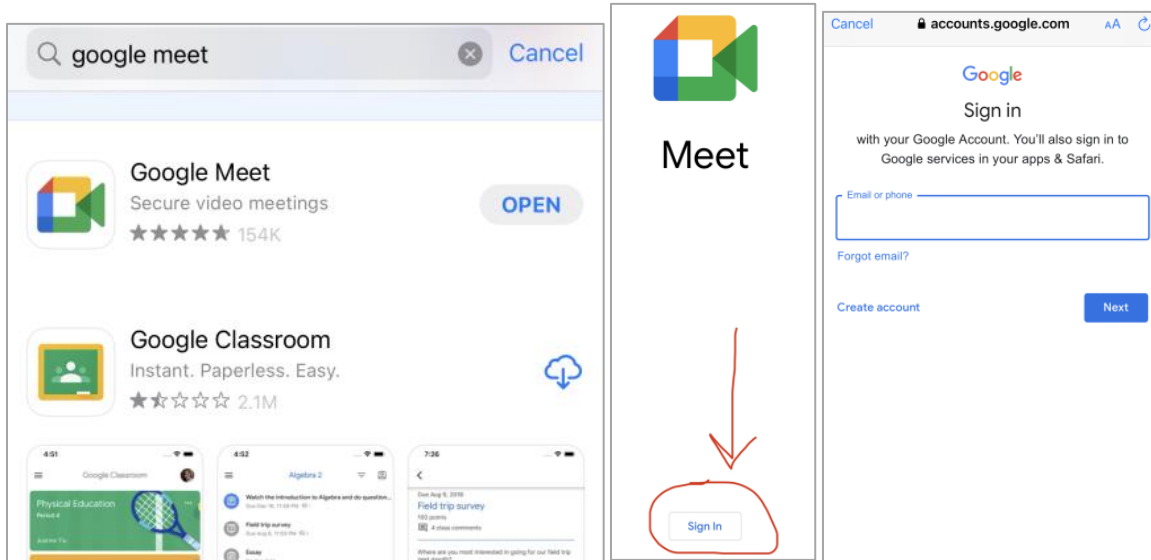

Signing in to Your BCPS Google Account

1. To sign in, click the  button at the top right, or click the circle to add an account (BCPS account)

2. Sign in with your BCPS email & password. If you forgot them, message your teacher on Schoology. They can look up the information and share it with you
3. You may need to go back to Schoology and click on the link/paste the code again after logging in
4. Chrome may ask for permission for mic/camera. Click Allow

5. Turn your mic/camera off by clicking here

6. Click Join Now to enter the meeting

Logging in to Virtual Class on Google Meet

(Cell Phone)

1. Go to the App store & download Google Meet. Open the App & sign in to your BCPS Google account