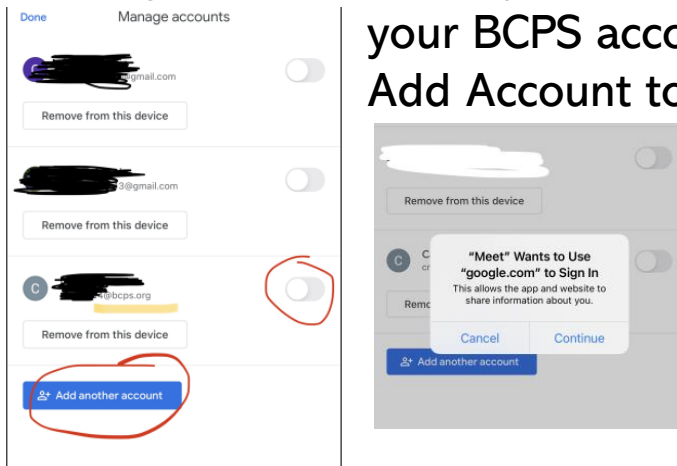

Signing in to Your BCPS Google Account

1. To sign in, click the  button at the top right, or click the circle to add an account (BCPS account)

2. Sign in with your BCPS email & password. If you forgot them, message your teacher on Schoology. They can look up the information and share it with you
3. You may need to go back to Schoology and click on the link/paste the code again after logging in
4. Chrome may ask for permission for mic/camera. Click Allow

5. Turn your mic/camera off by clicking here

6. Click Join Now to enter the meeting

Logging in to Virtual Class on Google Meet

(Cell Phone)

1. Go to the App store & download Google Meet. Open the App & sign in to your BCPS Google account

2. If you are already signed in/have the app, click the circle at the top right to make sure your BCPS account is added. Make sure your BCPS account is switched on, or click Add Account to add it. Click continue.