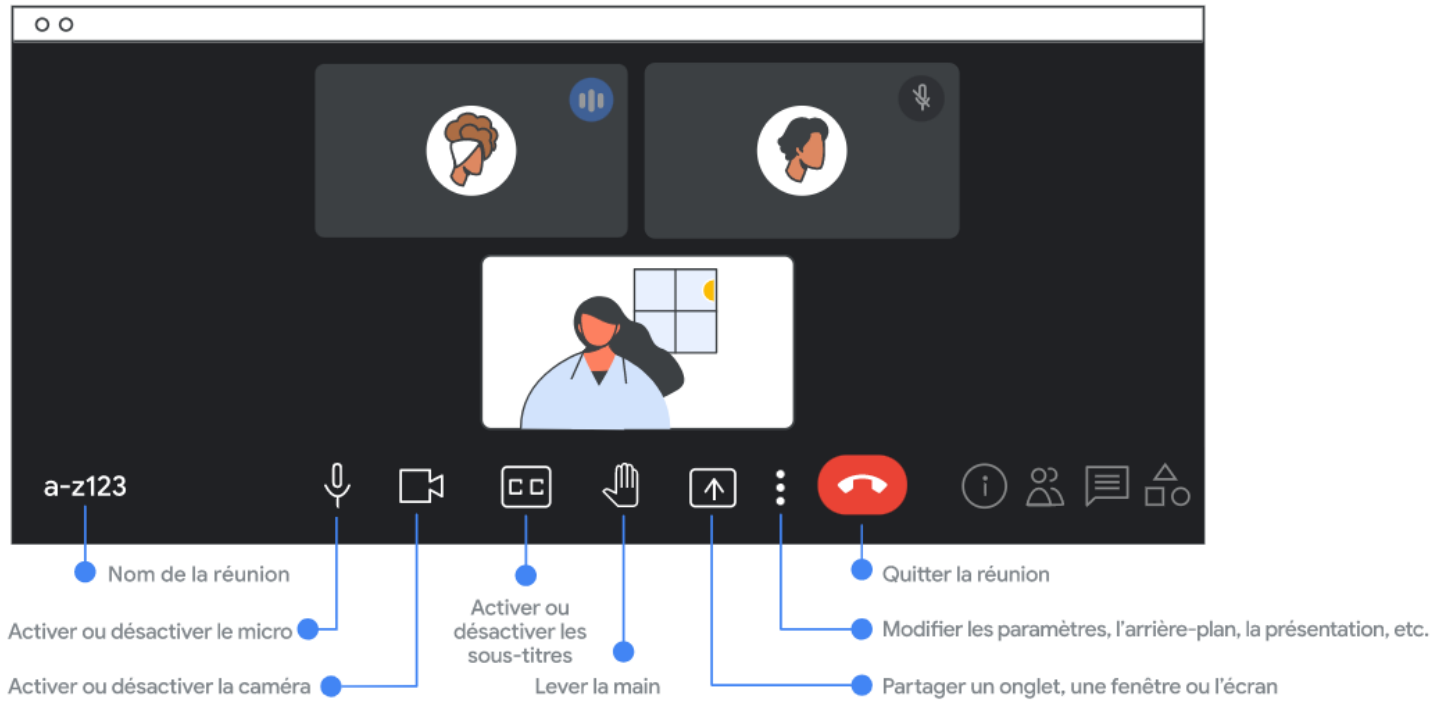

Google Meet Button Controls

English

Spanish

Google Meet Button Controls

Arabic

French

Logging in to Virtual Class on Google Meet

(Laptop)

3. Turn your mic/camera off by clicking here

4. Click Join Now to enter the meeting

What to do if you get “Invalid” warning

Invalid video call name.

If you get this warning, it means you need to log in to your BCPS Google account. **Follow the directions on the next page to sign in.** If you are signed in & still get a warning, there might be an error with the link or the teacher has not started the meeting yet. Ensure it is the correct class time & message your teacher for help.